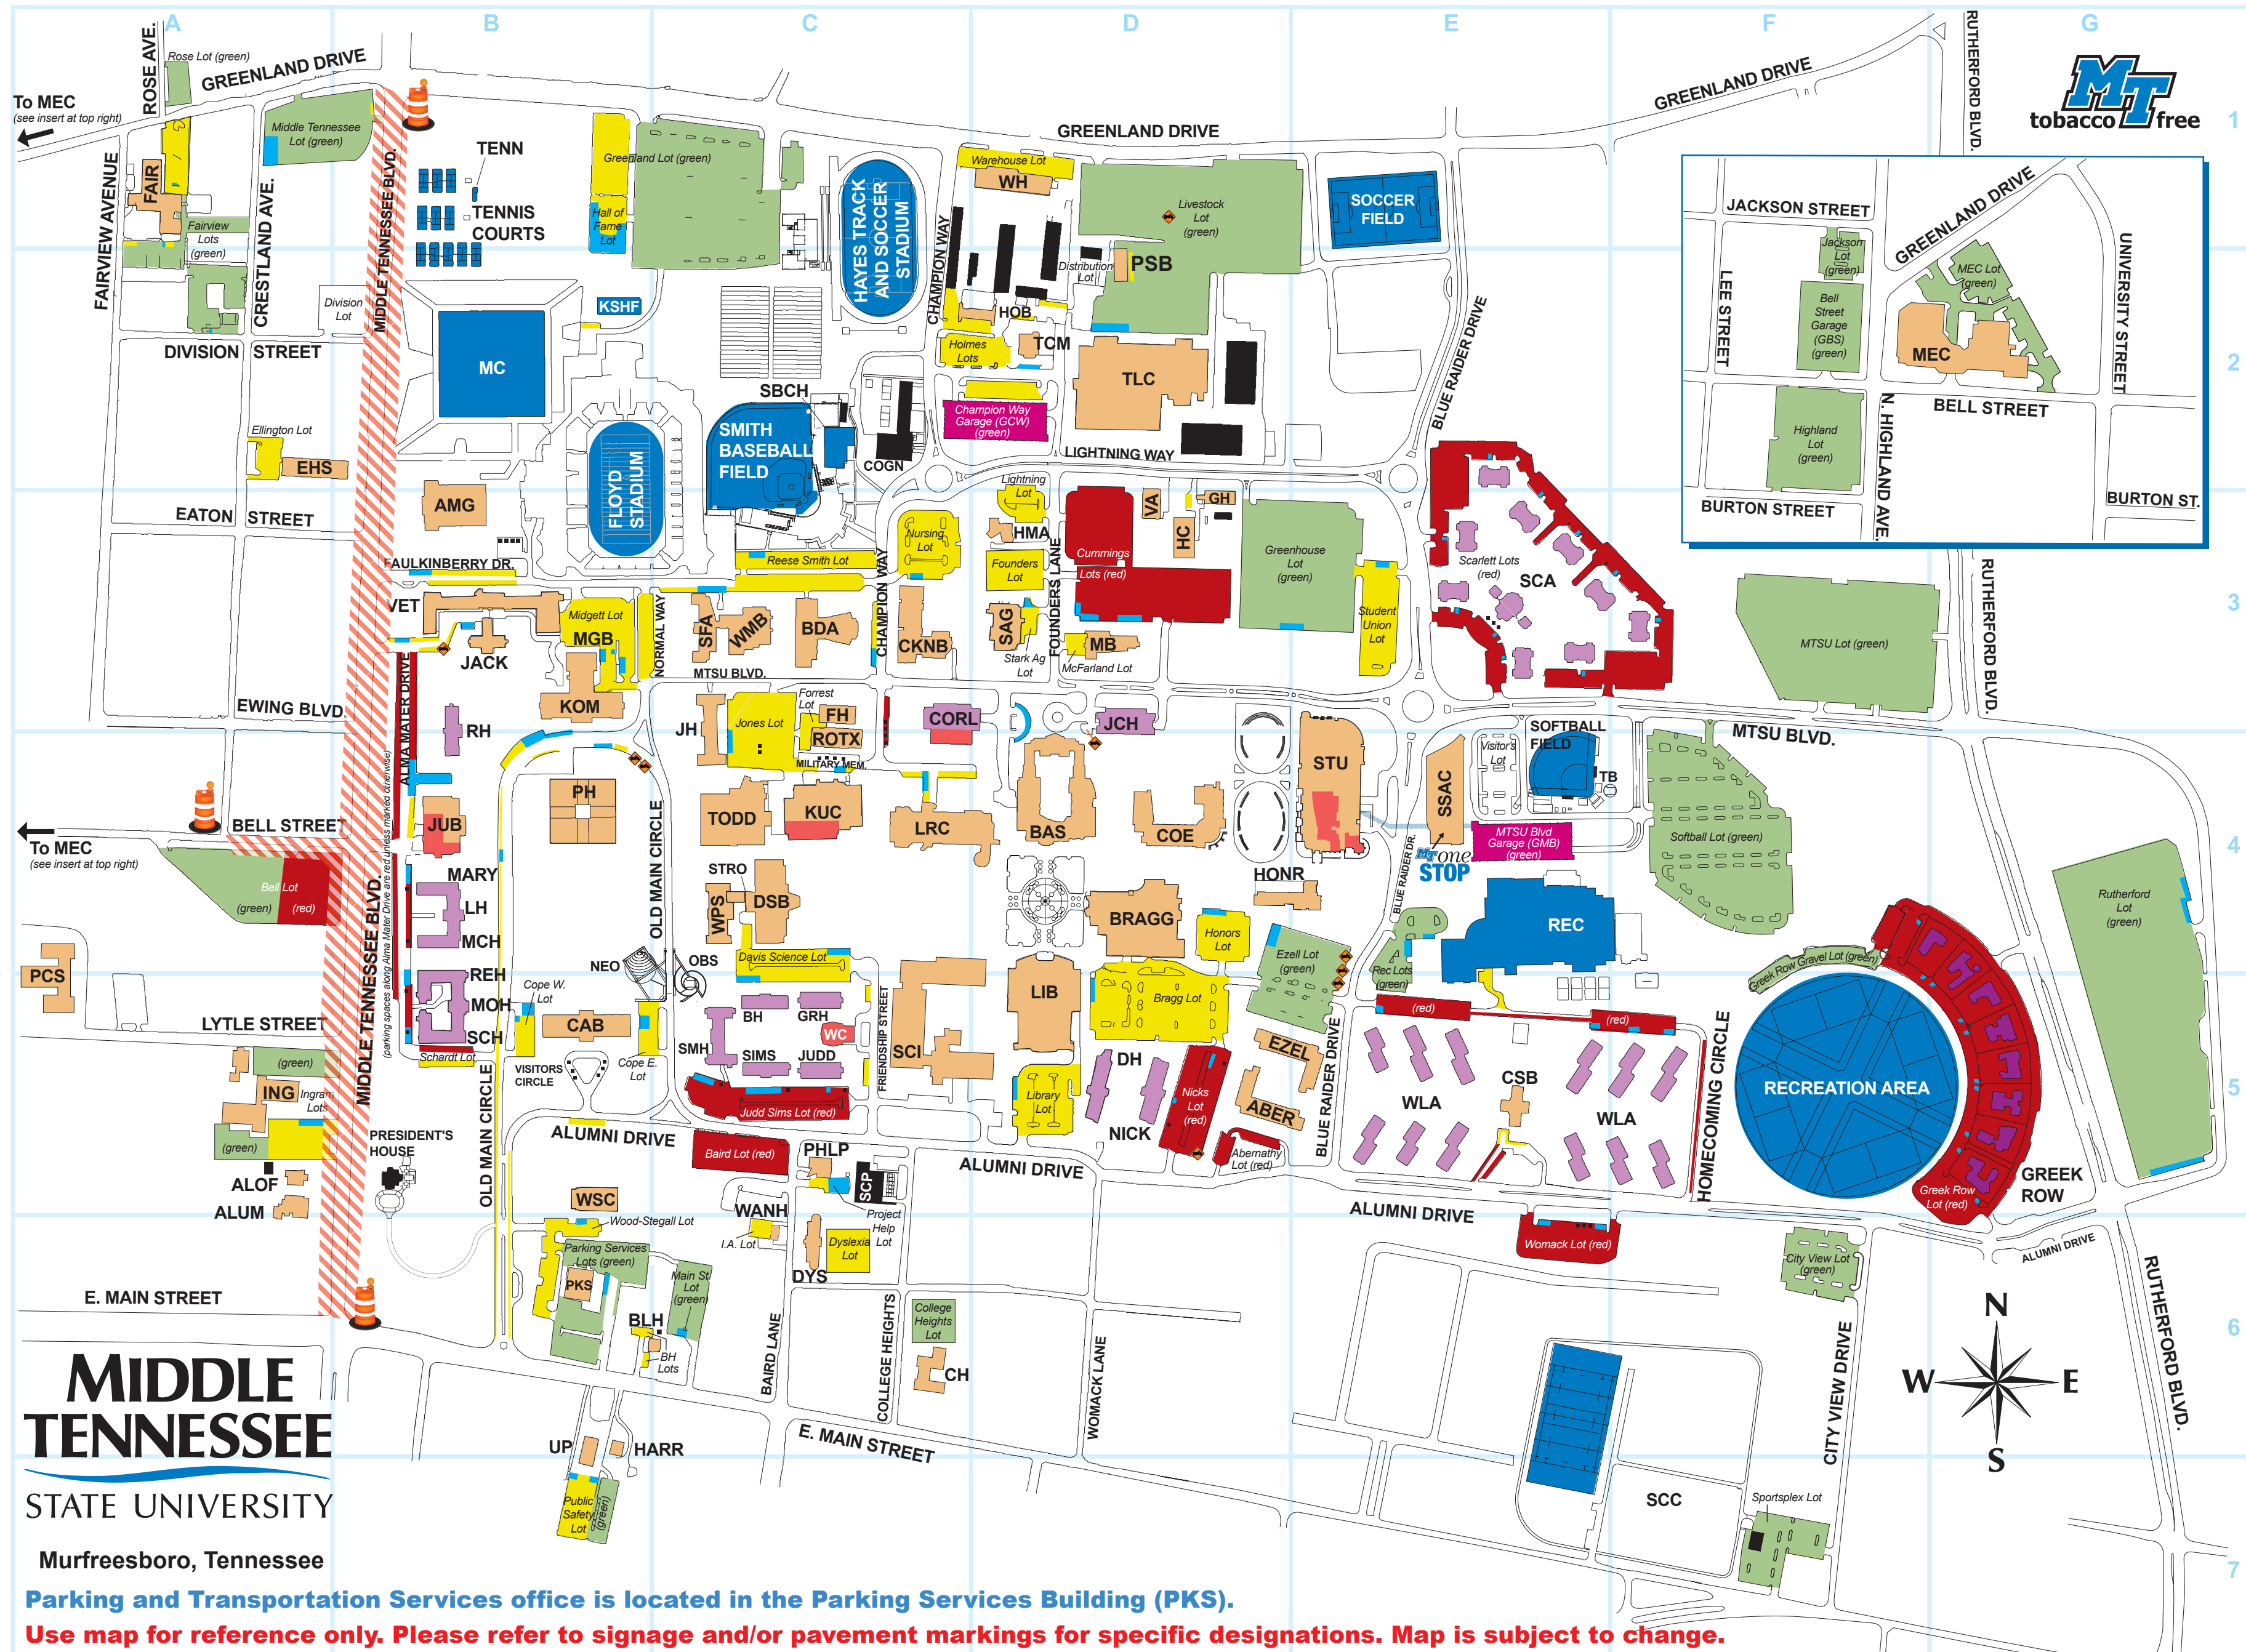

# 2017-2018 Parking Map

**Campus Map Legend (addresses shown are for location only, NOT mailing)**

- ABER Abernathy Hall, 1719 Alumni Drive, **D5**
- ALOF Alumni Office, 2263 Middle Tennessee Boulevard, **A5**
- ALUM Alumni House, 2259 Middle Tennessee Boulevard, **A5**
- AMG Alumni Memorial Gym, 2610 Middle Tennessee Boulevard, **B3**
- BAS Business and Aerospace Building, 1642 MTSU Boulevard, **D4**
- BDA Boutwell Dramatic Arts Building, 615 Champion Way, **C3**
- BH Beasley Hall, 323 Friendship Street, **C5**
- BLH TCWNHA (Black House), 1417 East Main Street, **C6**
- BRAGG John Bragg Media and Entertainment Building, 1735 Blue Raider Drive, **D4**
- CAB Cope Administration Building, 315 Visitor's Circle, **B5**
- CH College Heights Building, 1607 East Main Street, **C6**
- CKNB Cason-Kennedy Nursing Building, 610 Champion Way, **C3**
- COE College of Education Building, 1756 MTSU Boulevard, **D4**
- COGN Central Utility Plant/Cogeneration Plant, 729 Champion Way, **C2**
- CORL Corlew Hall, 1634 MTSU Boulevard, **C3**
- CSB Central Services Building (Day Care Center), 1835 Alumni Drive, **E5**
- DH Deere Hall, 1619 Alumni Drive, **D5**
- DSB Davis Science Building, 422 Old Main Circle, **C4**
- DYS Tennessee Center for the Study and Treatment of Dyslexia, 200 North Baird Lane, **C6**
- EHS Ellington Human Sciences Building, 2623 Middle Tennessee Boulevard, **A2**
- EZEL Ezell Hall, 1727 Blue Raider Drive, **D5**
- FAIR Fairview Building, 820 Fairview Avenue, **A1**
- FH Forrest Hall, 543 Champion Way, **C3**
- GH Greenhouse, 1724 Lightning Way, **D3**
- GRH Gracy Hall, 321 Friendship Street, **C5**
- HARR Center for Historic Preservation (Harrison House), 1416 East Main Street, **B6**
- HC Horticulture Facility, 1714 Lightning Way, **D3**
- HMA Housing Maintenance Annex, 657 Founders Lane, **D3**
- HOB Holmes Building (Maintenance Complex), 836 Champion Way, **D2**
- HONR Paul W. Martin Sr. Honors Building, 1737 Blue Raider Drive, **D4**
- ING Sam H. Ingram Building, 2269 Middle Tennessee Boulevard, **A5**
- JACK Tom H. Jackson Building, 628 Alma Mater Drive, **B3**
- JCH Jim Cummings Hall, 1744 MTSU Boulevard, **D3**
- JH Jones Hall, 624 Old Main Circle, **C3**
- JUB James Union Building, 516 Alma Mater Drive, **B4**
- JUDD Judd Hall, 217 Friendship Street, **C5**
- KOM Kirksey Old Main, 612 Old Main Circle, **B3**
- KSHF Emmett and Rose Kennon Sports Hall of Fame, 1320 Greenland Drive, **B2**
- KUC Keathley University Center, 1524 Military Memorial, **C4**
- LH Lyon Hall, 414 Alma Mater Drive, **B4**
- LIB James E. Walker Library, 1611 Alumni Drive, **D5**
- LRC Ned McWherter Learning Resources Center, 1558 Military Memorial, **C4**
- MARY Miss Mary Hall, 414 Alma Mater Drive, **B4**
- MB McFarland Building, 654 Founders Lane, **D3**
- MC Murphy Center, 2650 Middle Tennessee Boulevard, **B2**
- MCH McHenry Hall, 414 Alma Mater Drive, **B4**
- MEC Andrew Woodfin Miller, Sr. Education Center, 503-509 Bell Street, (See inset at top right)
- MGB Midgett Building, 612 Old Main Circle, **B3**
- MOH Monohan Hall, 312 Alma Mater Drive, **B5**
- NEO Naked Eye Observatory, 346 Old Main Circle, **B4**
- NICK Nicks Hall, 1715 Alumni Drive, **D5**
- OBS Observatory, 346 Old Main Circle, **C5**
- PCS Homer Pittard Campus School, 923 East Lytle Street, **A4**
- PH Peck Hall, 537 Old Main Circle, **B4**
- PHLP Project Help, 206 North Baird Lane, **C5**
- PKS Parking Services Building, 1403 East Main Street, **B6**
- PSB Printing Services Building, 1756 Greenland Drive, **D2**
- REC Health, Wellness, and Recreation Center (Health Services located inside the HWRC), 1848 Blue Raider Drive, **E4**
- REH Reynolds Hall, 312 Alma Mater Drive, **B5**
- RH Rutledge Hall, 526 Alma Mater Drive, **B3**
- ROTX ROTC Annex, 531 Champion Way, **C4**
- SAG Stark Agribusiness and Agriscience Center, 651 Founders Lane, **D3**
- SBCH Stephen B. Smith Baseball Clubhouse, 641 Champion Way, **C2**
- SCA Scarlett Commons Apartments 1-9, 1858 MTSU Boulevard, **E3**
- SCC Sports Club Complex, 2111 East Main Street, **F7**
- SCH Schardt Hall, 312 Alma Mater Drive, **B5**
- SCI Science Building, 440 Friendship Street, **C5**
- SCP Satellite Chiller Plant, 215 College Heights, **C5**
- SFA Saunders Fine Arts Building, 629 Normal Way, **C3**
- SIMS Sims Hall, 215 Friendship Street, **C5**
- SL Soils Lab, **C6**
- SMH Smith Hall, 318 Old Main Circle, **C5**
- SSAC Student Services and Admissions Center, 1860 Blue Raider Drive, **E4**
- STRO Strobel Lobby, **C4**
- STU Student Union Building, 1768 MTSU Boulevard, **E4**
- TB Telescope Building, 1852 MTSU Boulevard, **F4**
- TENN Buck Bouldin Tennis Center, 1210 Greenland Drive, **B1**
- TCM Telecommunications Building, 732 Champion Way, **D2**
- TLC Tennessee Livestock Center, 1720 Greenland Drive, **D2**
- TODD Andrew L. Todd Hall, 542 Old Main Circle, **C4**
- UP University Police, 1412 East Main Street, **B6**
- VA Vocational Agriculture, 1704 Lightning Way, **D3**
- VET Voorhies Engineering Technology, 1212 Faulkinberry Drive, **B3**
- WANH Internal Audit (Wansley House), 209 North Baird Lane, **C6**
- WC Woodmore Cybercafe, 319 Friendship Street, **C5**
- WH Warehouse (Maintenance Complex), 1672 Greenland Drive, **D1**
- WLA Womack Lane Apartments A-L, 1815 Alumni Drive, **E5**
- WMB Wright Music Building, 1439 Faulkinberry Drive, **C3**
- WPS Wisner-Patten Science Hall, 422 Old Main Circle, **C4**
- WSC Wood-Stegall Center (Development and University Advancement), 120 Old Main Circle, **B5**