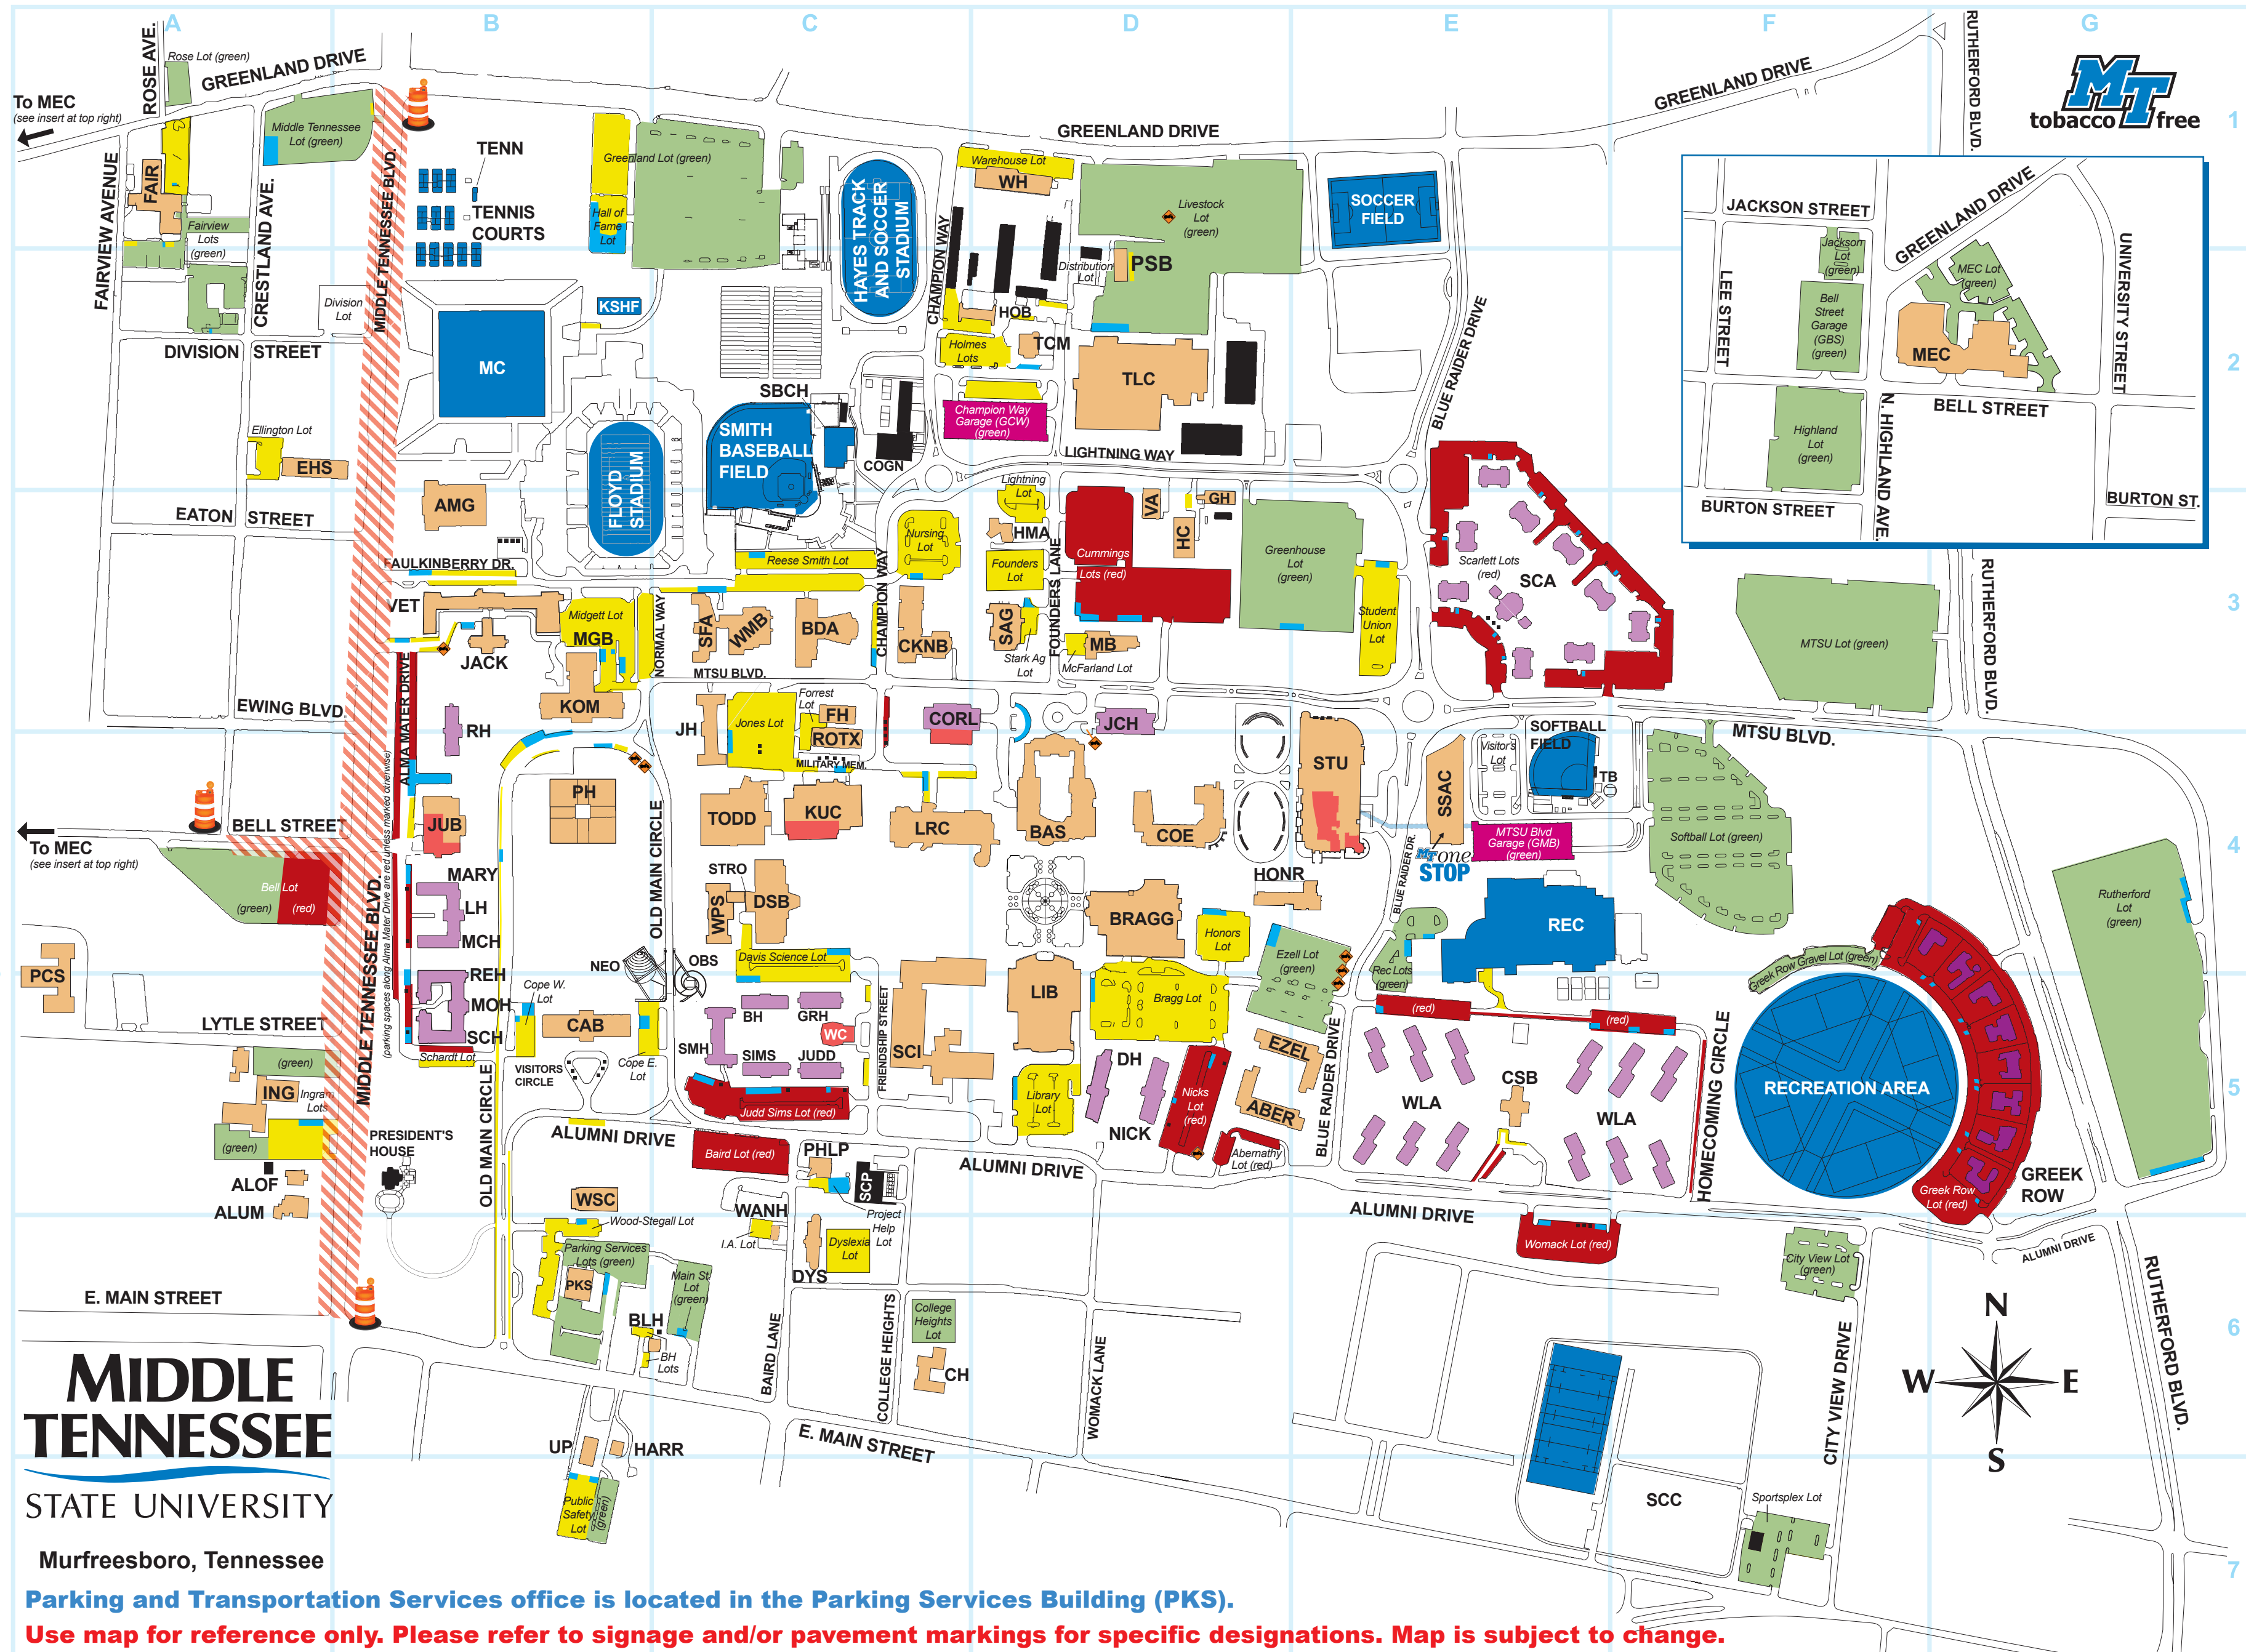

2017-2018 Parking Map

Campus Map Legend (addresses shown are for location only, NOT mailing)

- ABER Abernathy Hall, 1719 Alumni Drive, **D5**
- ALOF Alumni Office, 2263 Middle Tennessee Boulevard, **A5**
- ALUM Alumni House, 2259 Middle Tennessee Boulevard, **A5**
- AMG Alumni Memorial Gym, 2610 Middle Tennessee Boulevard, **B3**
- BAS Business and Aerospace Building, 1642 MTSU Boulevard, **D4**
- BDA Boutwell Dramatic Arts Building, 615 Champion Way, **C3**
- BH Beasley Hall, 323 Friendship Street, **C5**
- BLH TCWNHA (Black House), 1417 East Main Street, **C6**
- BRAGG John Bragg Media and Entertainment Building, 1735 Blue Raider Drive, **D4**
- CAB Cope Administration Building, 315 Visitor's Circle, **B5**
- CH College Heights Building, 1607 East Main Street, **C6**
- CKNB Cason-Kennedy Nursing Building, 610 Champion Way, **C3**
- COE College of Education Building, 1756 MTSU Boulevard, **D4**
- COGN Central Utility Plant/Cogeneration Plant, 729 Champion Way, **C2**
- CORL Corlew Hall, 1634 MTSU Boulevard, **C3**
- CSB Central Services Building (Day Care Center), 1835 Alumni Drive, **E5**
- DH Deere Hall, 1619 Alumni Drive, **D5**
- DSB Davis Science Building, 422 Old Main Circle, **C4**
- DYS Tennessee Center for the Study and Treatment of Dyslexia, 200 North Baird Lane, **C6**
- EHS Ellington Human Sciences Building, 2623 Middle Tennessee Boulevard, **A2**
- EZEL Ezell Hall, 1727 Blue Raider Drive, **D5**
- FAIR Fairview Building, 820 Fairview Avenue, **A1**
- FH Forrest Hall, 543 Champion Way, **C3**
- GH Greenhouse, 1724 Lightning Way, **D3**
- GRH Gracy Hall, 321 Friendship Street, **C5**
- HARR Center for Historic Preservation (Harrison House), 1416 East Main Street, **B6**
- HC Horticulture Facility, 1714 Lightning Way, **D3**
- HMA Housing Maintenance Annex, 657 Founders Lane, **D3**
- HOB Holmes Building (Maintenance Complex), 836 Champion Way, **D2**
- HONR Paul W. Martin Sr. Honors Building, 1737 Blue Raider Drive, **D4**
- ING Sam H. Ingram Building, 2269 Middle Tennessee Boulevard, **A5**
- JACK Tom H. Jackson Building, 628 Alma Mater Drive, **B3**
- JCH Jim Cummings Hall, 1744 MTSU Boulevard, **D3**
- JH Jones Hall, 624 Old Main Circle, **C3**
- JUB James Union Building, 516 Alma Mater Drive, **B4**
- JUDD Judd Hall, 217 Friendship Street, **C5**
- KOM Kirksey Old Main, 612 Old Main Circle, **B3**
- KSHF Emmett and Rose Kennon Sports Hall of Fame, 1320 Greenland Drive, **B2**
- KUC Keathley University Center, 1524 Military Memorial, **C4**
- LH Lyon Hall, 414 Alma Mater Drive, **B4**
- LIB James E. Walker Library, 1611 Alumni Drive, **D5**
- LRC Ned McWherter Learning Resources Center, 1558 Military Memorial, **C4**
- MARY Miss Mary Hall, 414 Alma Mater Drive, **B4**
- MB McFarland Building, 654 Founders Lane, **D3**
- MC Murphy Center, 2650 Middle Tennessee Boulevard, **B2**
- MCH McHenry Hall, 414 Alma Mater Drive, **B4**
- MEC Andrew Woodfin Miller, Sr. Education Center, 503-509 Bell Street, (See inset at top right)
- MGB Midgett Building, 612 Old Main Circle, **B3**
- MOH Monohan Hall, 312 Alma Mater Drive, **B5**
- NEO Naked Eye Observatory, 346 Old Main Circle, **B4**
- NICK Nicks Hall, 1715 Alumni Drive, **D5**
- OBS Observatory, 346 Old Main Circle, **C5**
- PCS Homer Pittard Campus School, 923 East Lytle Street, **A4**
- PH Peck Hall, 537 Old Main Circle, **B4**
- PHLP Project Help, 206 North Baird Lane, **C5**
- PKS Parking Services Building, 1403 East Main Street, **B6**
- PSB Printing Services Building, 1756 Greenland Drive, **D2**
- REC Health, Wellness, and Recreation Center (Health Services located inside the HWRC), 1848 Blue Raider Drive, **E4**
- REH Reynolds Hall, 312 Alma Mater Drive, **B5**
- RH Rutledge Hall, 526 Alma Mater Drive, **B3**
- ROTX ROTC Annex, 531 Champion Way, **C4**
- SAG Stark Agribusiness and Agriscience Center, 651 Founders Lane, **D3**
- SBCH Stephen B. Smith Baseball Clubhouse, 641 Champion Way, **C2**
- SCA Scarlett Commons Apartments 1-9, 1858 MTSU Boulevard, **E3**
- SCC Sports Club Complex, 2111 East Main Street, **F7**
- SCH Schardt Hall, 312 Alma Mater Drive, **B5**
- SCI Science Building, 440 Friendship Street, **C5**
- SCP Satellite Chiller Plant, 215 College Heights, **C5**
- SFA Saunders Fine Arts Building, 629 Normal Way, **C3**
- SIMS Sims Hall, 215 Friendship Street, **C5**
- SL Soils Lab, **C6**
- SMH Smith Hall, 318 Old Main Circle, **C5**
- SSAC Student Services and Admissions Center, 1860 Blue Raider Drive, **E4**
- STRO Strobel Lobby, **C4**
- STU Student Union Building, 1768 MTSU Boulevard, **E4**
- TB Telescope Building, 1852 MTSU Boulevard, **F4**
- TENN Buck Bouldin Tennis Center, 1210 Greenland Drive, **B1**
- TCM Telecommunications Building, 732 Champion Way, **D2**
- TLC Tennessee Livestock Center, 1720 Greenland Drive, **D2**
- TODD Andrew L. Todd Hall, 542 Old Main Circle, **C4**
- UP University Police, 1412 East Main Street, **B6**
- VA Vocational Agriculture, 1704 Lightning Way, **D3**
- VET Voorhies Engineering Technology, 1212 Faulkinberry Drive, **B3**
- WANH Internal Audit (Wansley House), 209 North Baird Lane, **C6**
- WC Woodmore Cybercafe, 319 Friendship Street, **C5**
- WH Warehouse (Maintenance Complex), 1672 Greenland Drive, **D1**
- WLA Womack Lane Apartments A-L, 1815 Alumni Drive, **E5**
- WMB Wright Music Building, 1439 Faulkinberry Drive, **C3**
- WPS Wisner-Patten Science Hall, 422 Old Main Circle, **C4**
- WSC Wood-Stegall Center (Development and University Advancement), 120 Old Main Circle, **B5**