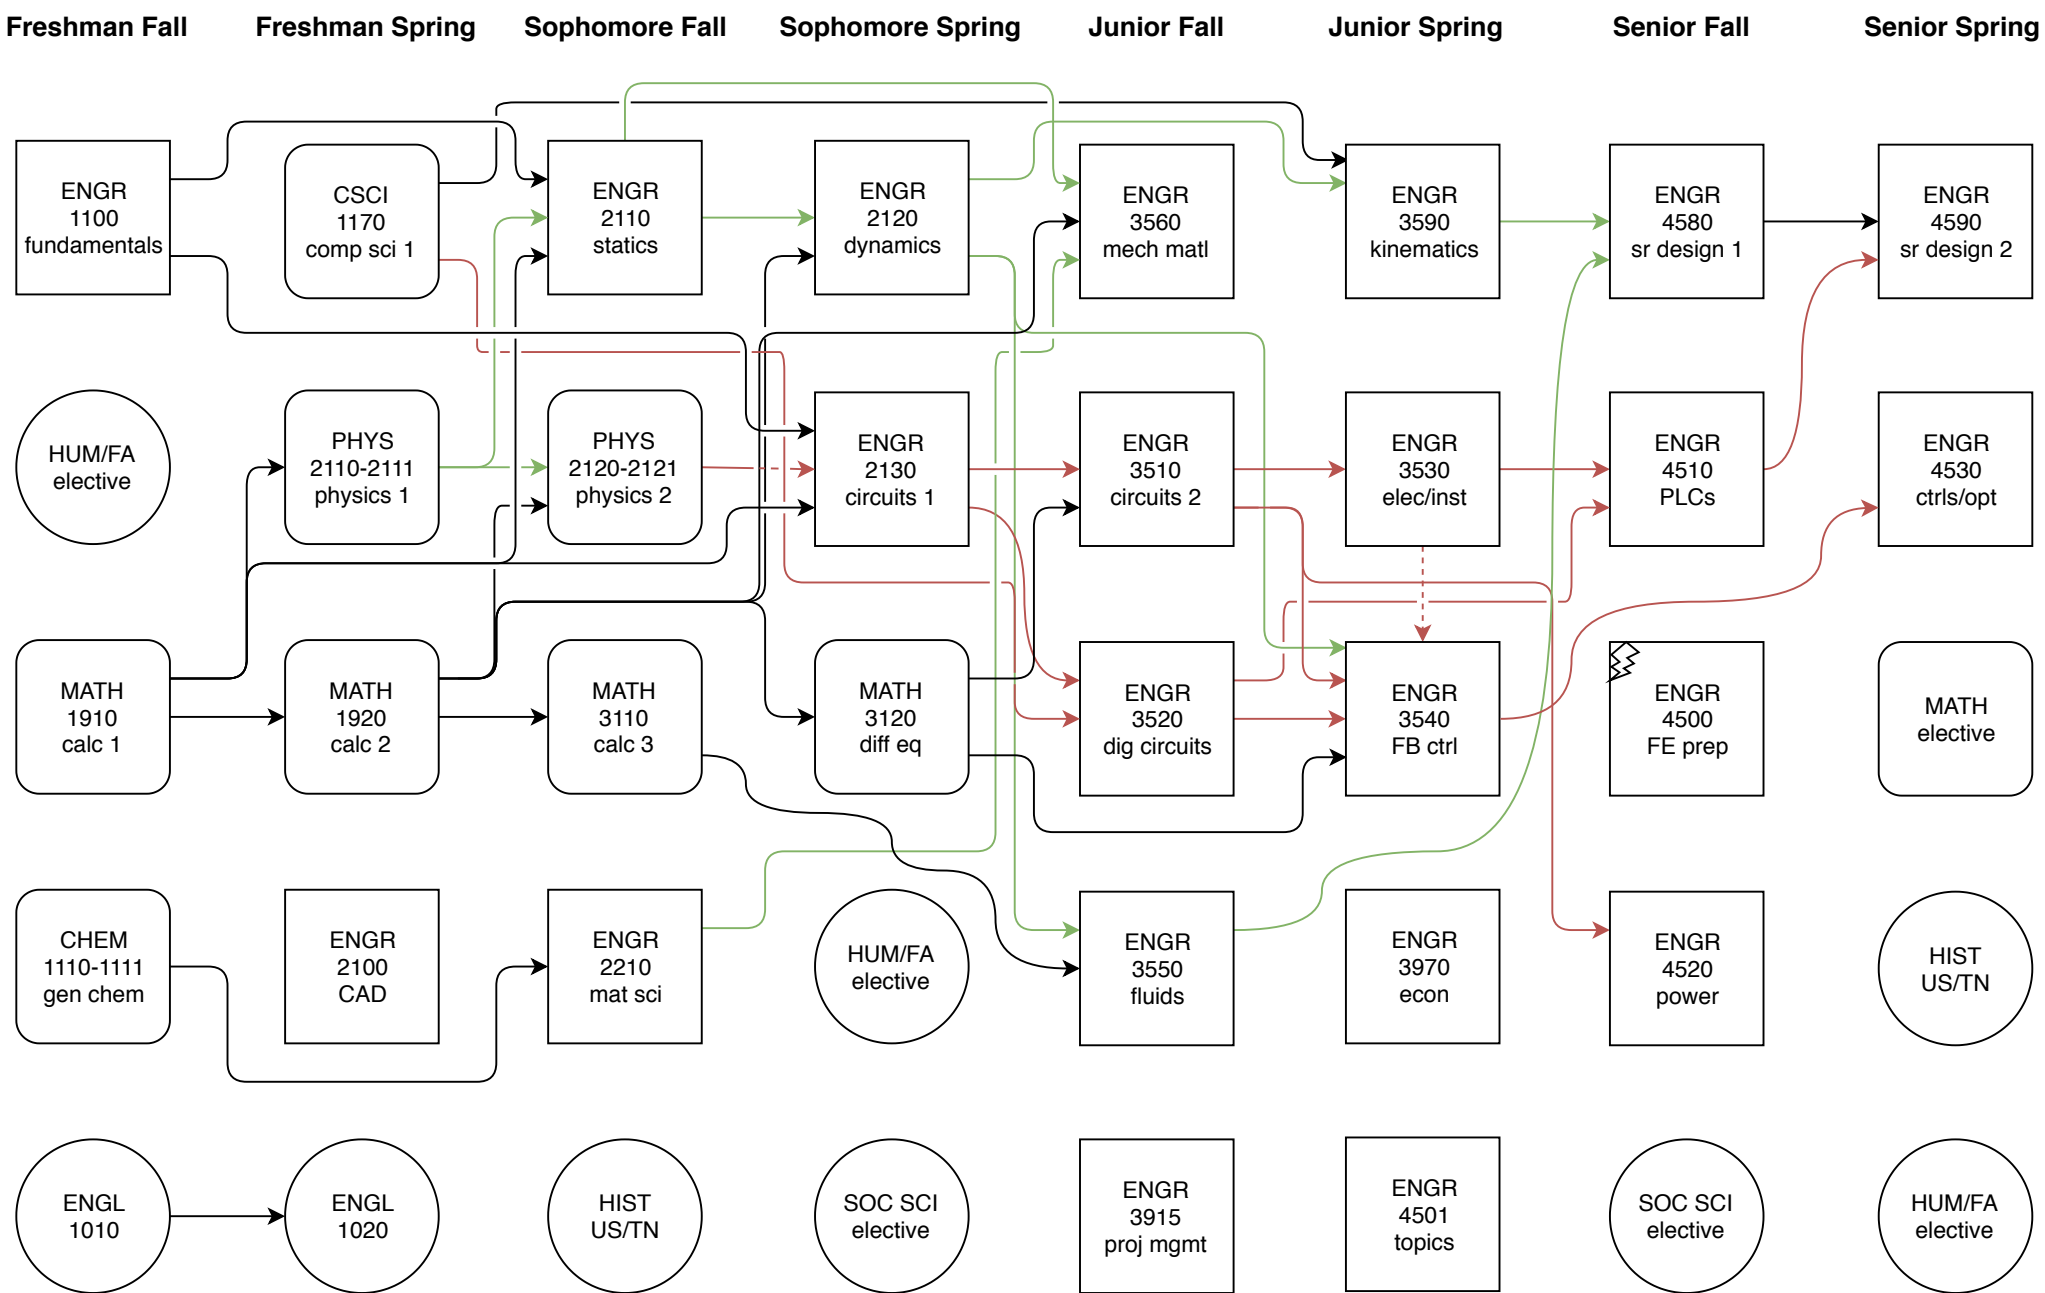

# MECHATRONICS ENGINEERING DEGREE FLOWCHART

2019-20

**Line Styles**

— prerequisite

- - - corequisite

⚡ all 3000's = prereqs

**Line Colors**

— mechanical

— electrical

— other

○ COMM 2200

**Shapes**

▭ engr course

▭ math/sci course

○ gen ed course