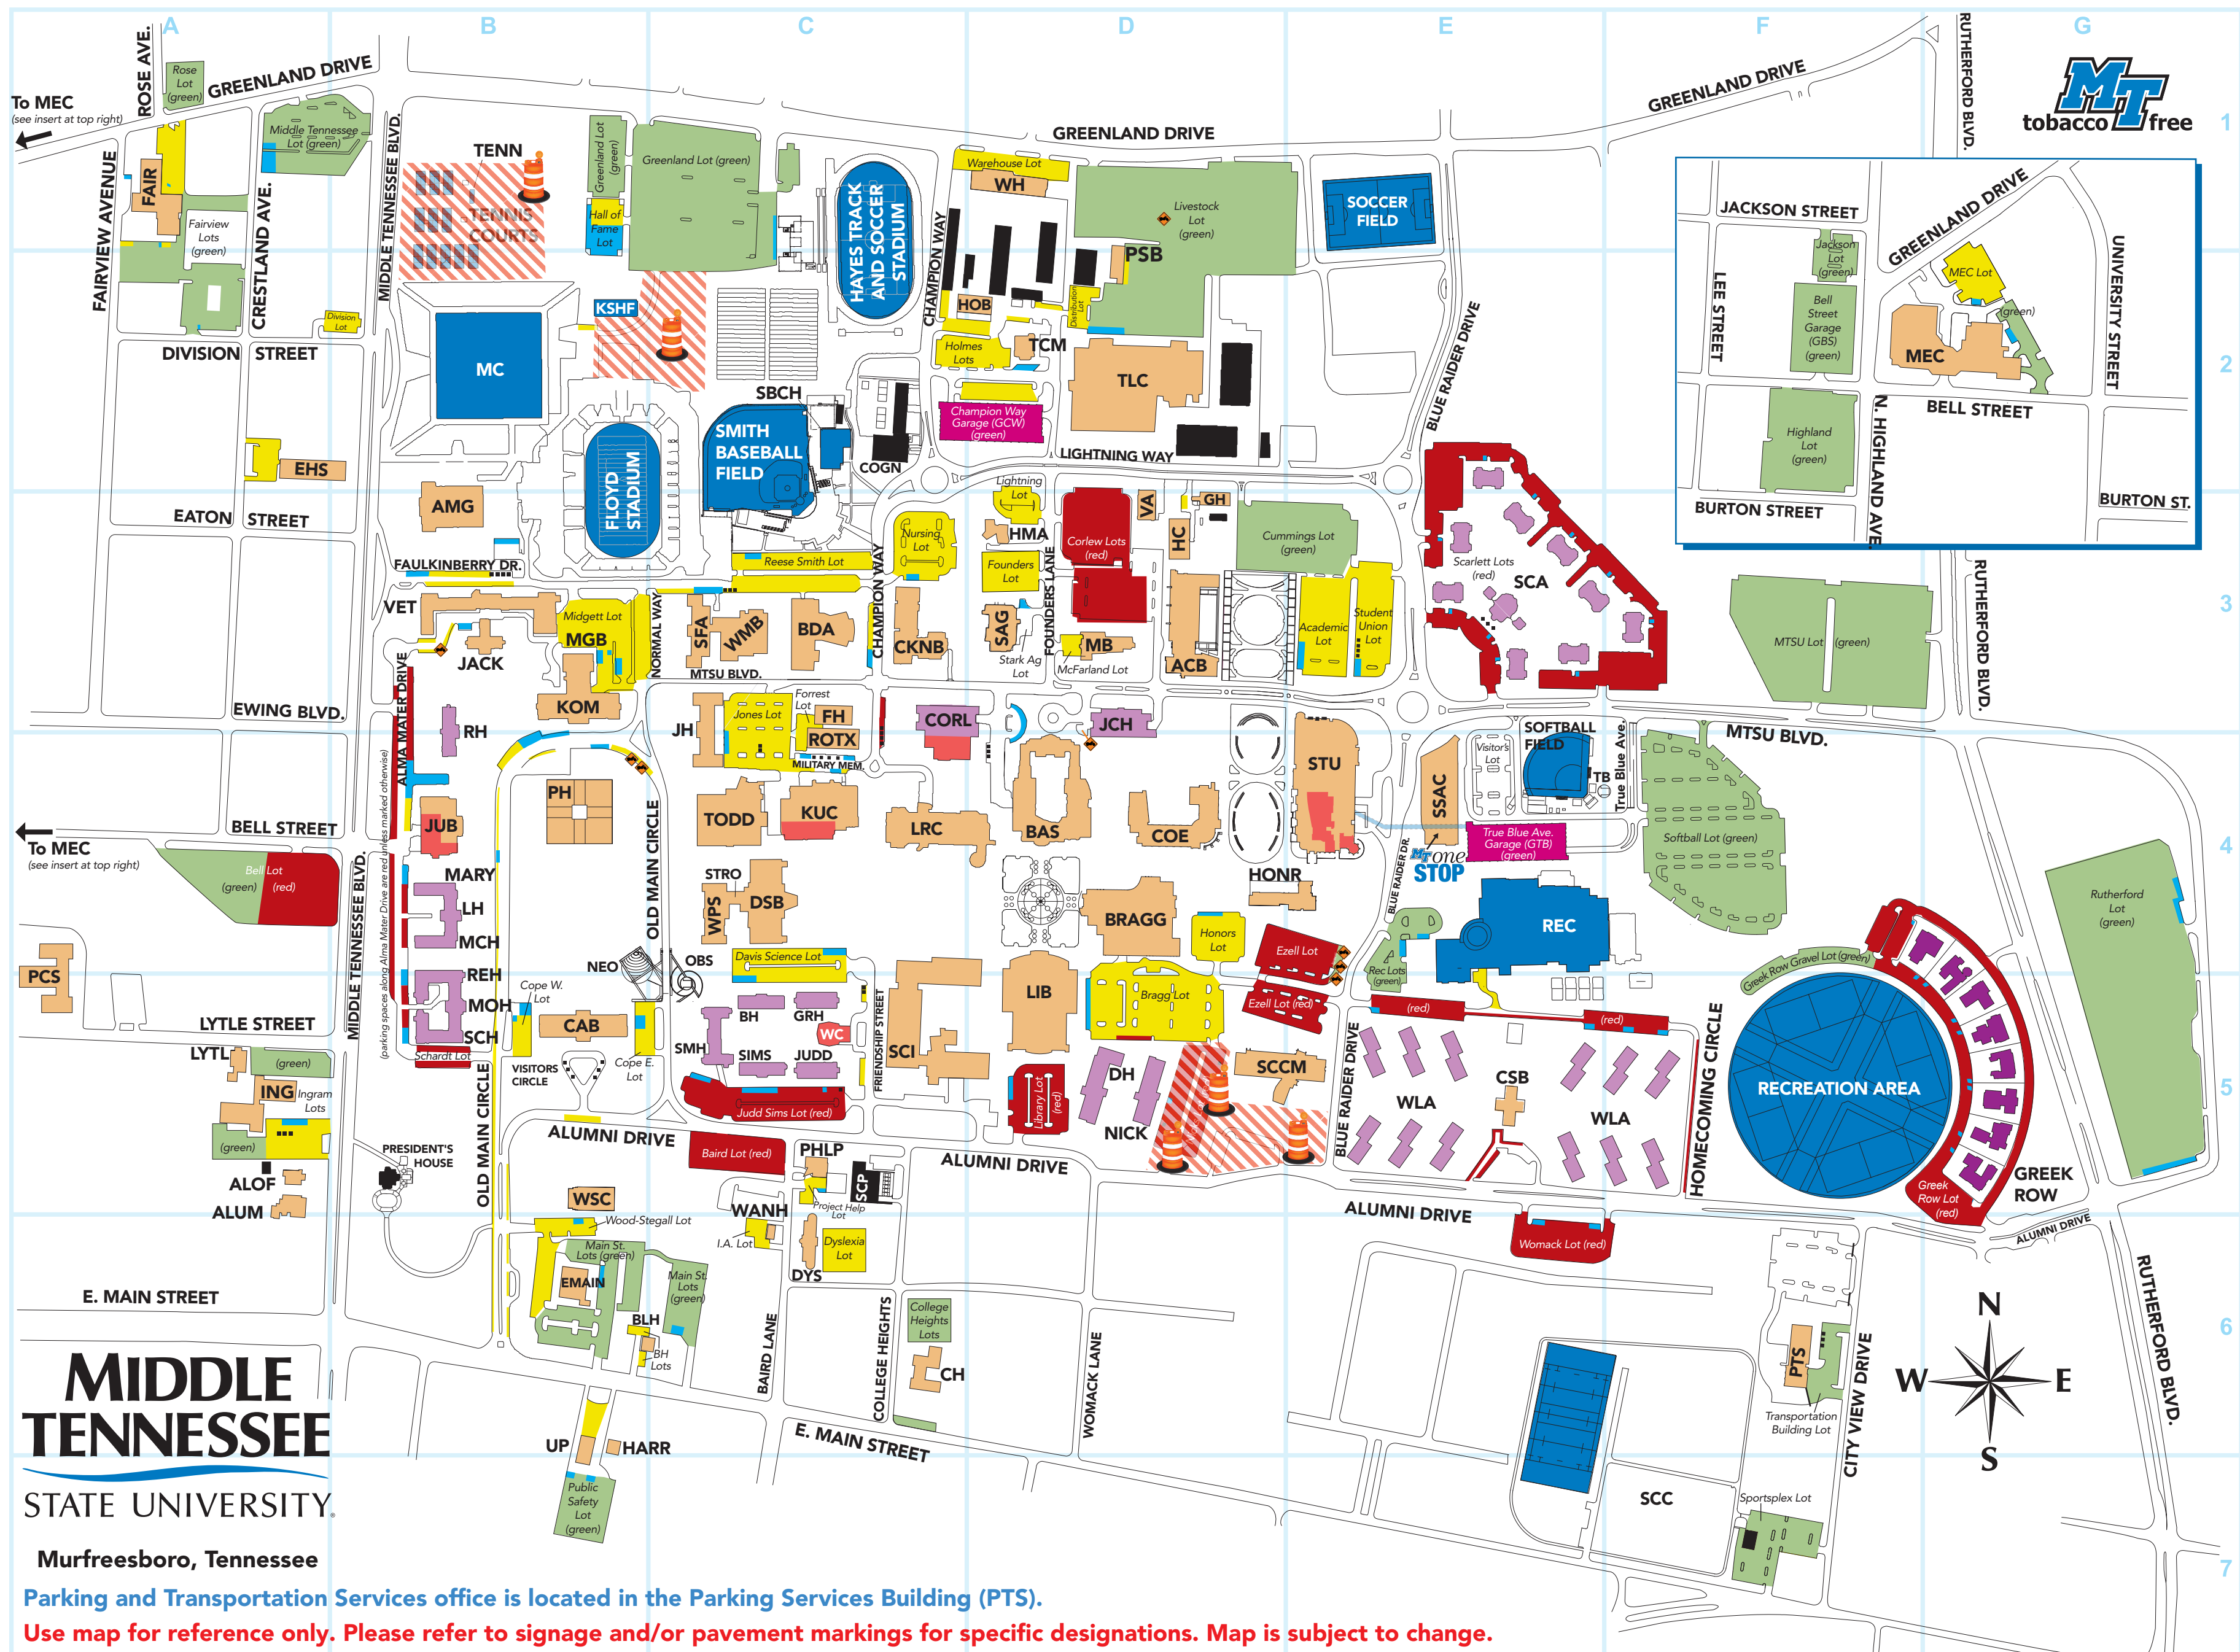

2023-2024 Campus Map

Campus Map Legend (addresses shown are for location only, NOT mailing)

- ACB Academic Classroom Building, 1751 MTSU Boulevard, **D3**
- ALOF Alumni Office, 2263 Middle Tennessee Boulevard, **A5**
- ALUM Alumni House, 2259 Middle Tennessee Boulevard, **A5**
- AMG Alumni Memorial Gym, 2610 Middle Tennessee Boulevard, **B3**
- BAS Business and Aerospace Building, 1642 MTSU Boulevard, **D4**
- BDA Boutwell Dramatic Arts Building, 615A-615B Champion Way, **C3**
- BH Beasley Hall, 323 Friendship Street, **C5**
- BLH Black House, 1417 East Main Street, **C6**
- BRAGG John Bragg Media and Entertainment Building, 1735 Blue Raider Drive, **D4**
- CAB Cope Administration Building, 315 Visitor's Circle, **B5**
- CH College Heights Building, 1601 East Main Street, **C6**
- CKNB Cason-Kennedy Nursing Building, 610 Champion Way, **C3**
- COE College of Education Building, 1756 MTSU Boulevard, **D4**
- COGN Central Utility Plant/Cogeneration Plant, 729 Champion Way, **C2**
- CORL Corlew Hall, 1634 MTSU Boulevard, **C3**
- CSB Central Services Building, 1835 Alumni Drive, **E5**
- DH Deere Hall, 1619 Alumni Drive, **D5**
- DSB Davis Science Building, 422 Old Main Circle, **C4**
- DYS Tennessee Center for the Study and Treatment of Dyslexia, 200 North Baird Lane, **C6**
- EHS Ellington Human Sciences Building, 2623 Middle Tennessee Boulevard, **A2**
- EMAIN 1403 East Main Street, **B6**
- FAIR Fairview Building, 820 Fairview Avenue, **A1**
- FH Forrest Hall, 543 Champion Way, **C3**
- GH Greenhouse, 1724 Lightning Way, **D3**
- GRH Gracy Hall, 321 Friendship Street, **C5**
- HARR Harrison House, 1416 East Main Street, **B6**
- HC Horticulture Facility, 1714 Lightning Way, **D3**
- HMA Housing Maintenance Annex, 657 Founders Lane, **D3**
- HOB Holmes Building (Maintenance Complex), 836 Champion Way, **D2**
- HONR Paul W. Martin Sr. Honors Building, 1737 Blue Raider Drive, **D4**
- ING Sam H. Ingram Building, 2269 Middle Tennessee Boulevard, **A5**
- JACK Tom H. Jackson Building, 628 Alma Mater Drive, **B3**
- JCH Jim Cummings Hall, 1744 MTSU Boulevard, **D3**
- JH Jones Hall, 624 Old Main Circle, **C3**
- JUB James Union Building, 516 Alma Mater Drive, **B4**
- JUDD Judd Hall, 217 Friendship Street, **C5**
- KOM Kirksey Old Main, 612 Old Main Circle, **B3**
- KSHF Emmett and Rose Kennon Sports Hall of Fame, 1320 Greenland Drive, **B2**
- KUC Keathley University Center, 1524 Military Memorial, **C4**
- LH Lyon Hall, 414 Alma Mater Drive, **B4**
- LIB James E. Walker Library, 1611 Alumni Drive, **D5**
- LRC Ned McWherter Learning Resources Center, 1558 Military Memorial, **C4**
- LYTL Lytle House, 1114 East Lytle Street, **A5**
- MARY Miss Mary Hall, 414 Alma Mater Drive, **B4**
- MB McFarland Building, 654 Founders Lane, **D3**
- MC Murphy Center, 2650 Middle Tennessee Boulevard, **B2**
- MCH McHenry Hall, 414 Alma Mater Drive, **B4**
- MEC Andrew Woodfin Miller, Sr. Education Center, 503 Bell Street, (See inset at top right)
- MGB E.W. Midgett Building, 612 Old Main Circle, **B3**
- MOH Monohan Hall, 312 Alma Mater Drive, **B5**
- NEO Naked Eye Observatory, 346 Old Main Circle, **B4**
- NICK Nicks Hall, 1715 Alumni Drive, **D5**
- OBS Observatory, 346 Old Main Circle, **C5**
- PCS Homer Pittard Campus School, 923 East Lytle Street, **A4**
- PH Peck Hall, 537 Old Main Circle, **B4**
- PHLP Project Help, 206 North Baird Lane, **C5**
- PSB Printing Services Building, 1756 Greenland Drive, **D2**
- PTS Parking and Transportation Services, 205 City View Drive, **F6**
- REC Health, Wellness, and Recreation Center (Health Services located inside the HWRC), 1848 Blue Raider Drive, **E4**
- REH Reynolds Hall, 312 Alma Mater Drive, **B5**
- RH Rutledge Hall, 526 Alma Mater Drive, **B3**
- ROTX ROTC Annex, 531 Champion Way, **C4**
- SAG Stark Agriculture Center, 651 Founders Lane, **D3**
- SBCH Stephen B. Smith Baseball Clubhouse, 641 Champion Way, **C2**
- SCA Scarlett Commons Apartments 1-9, 1858 MTSU Boulevard, **E3**
- SCC Sports Club Complex, 2111 East Main Street, **F7**
- SCCM School of Concrete and Construction Management, 1723 Blue Raider Drive, **D5**
- SCH Schardt Hall, 312 Alma Mater Drive, **B5**
- SCI Science Building, 440 Friendship Street, **C5**
- SCP Satellite Chiller Plant, 215 College Heights, **C5**
- SFA Saunders Fine Arts Building, 629 Normal Way, **C3**
- SIMS Sims Hall, 215 Friendship Street, **C5**
- SL Soils Lab, **C6**
- SMH Smith Hall, 318 Old Main Circle, **C5**
- SSAC Student Services and Admissions Center, 1860 Blue Raider Drive, **E4**
- STRO Strobel Lobby, **C4**
- STU Student Union Building, 1768 MTSU Boulevard, **E4**
- TB Telescope Building, 1852 MTSU Boulevard, **F4**
- TENN Buck Bouldin Tennis Center, 1210 Greenland Drive, **B1**
- TCM Telecommunications Building, 732 Champion Way, **D2**
- TLC Tennessee Livestock Center, 1720 Greenland Drive, **D2**
- TODD Andrew L. Todd Hall, 542 Old Main Circle, **C4**
- UP University Police, 1412 East Main Street, **B6**
- VA Vocational Agriculture, 1704 Lightning Way, **D3**
- VET Voorhies Engineering Technology, 1212 Faulkinberry Drive, **B3**
- WANH Internal Audit (Wansley House), 209 North Baird Lane, **C6**
- WC Woodmore (featuring Chris Young Café), 319 Friendship Street, **C5**
- WH Warehouse (Maintenance Complex), 1672 Greenland Drive, **D1**
- WLA Womack Lane Apartments A-L, 1815 Alumni Drive, **E5**
- WMB Wright Music Building, 1439 Faulkinberry Drive, **C3**
- WPS Wisner-Patten Science Hall, 422 Old Main Circle, **C4**
- WSC Wood-Stegall Center (Development and University Advancement), 120 Old Main Circle, **B5**