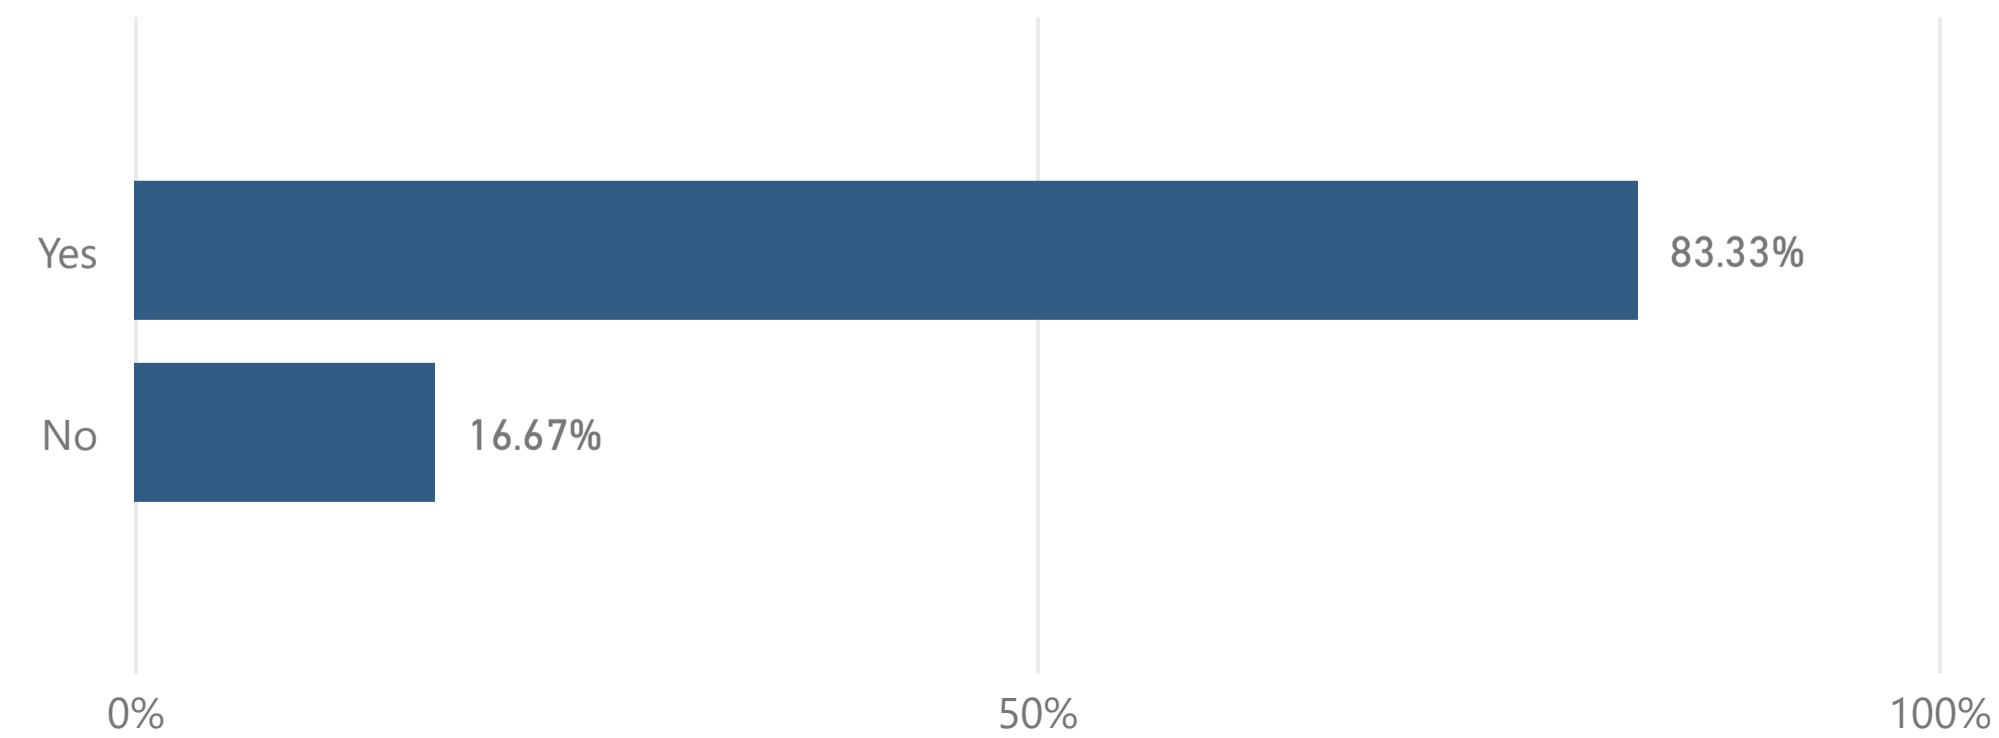

# Graduating Senior Survey

[Data Definitions](#) | [About the Data](#)

Academic Year	College	Major	Gender	Race	Age	Citizenship
2020-2021	Behavioral and Hea...	Interior Design	All	All	All	All

Count of responses may not sum across academic year, if a student delays their graduation.

## If you could start college again, would you enroll at MTSU?

## If you could choose your major again, would you choose same one?

- Black or African A...
- Hispanic/Latino
- Other (please spe...
- White

- 24 or under
- 25-30
- 31-35

- Other
- U.S.

- College
- Behavioral and H...