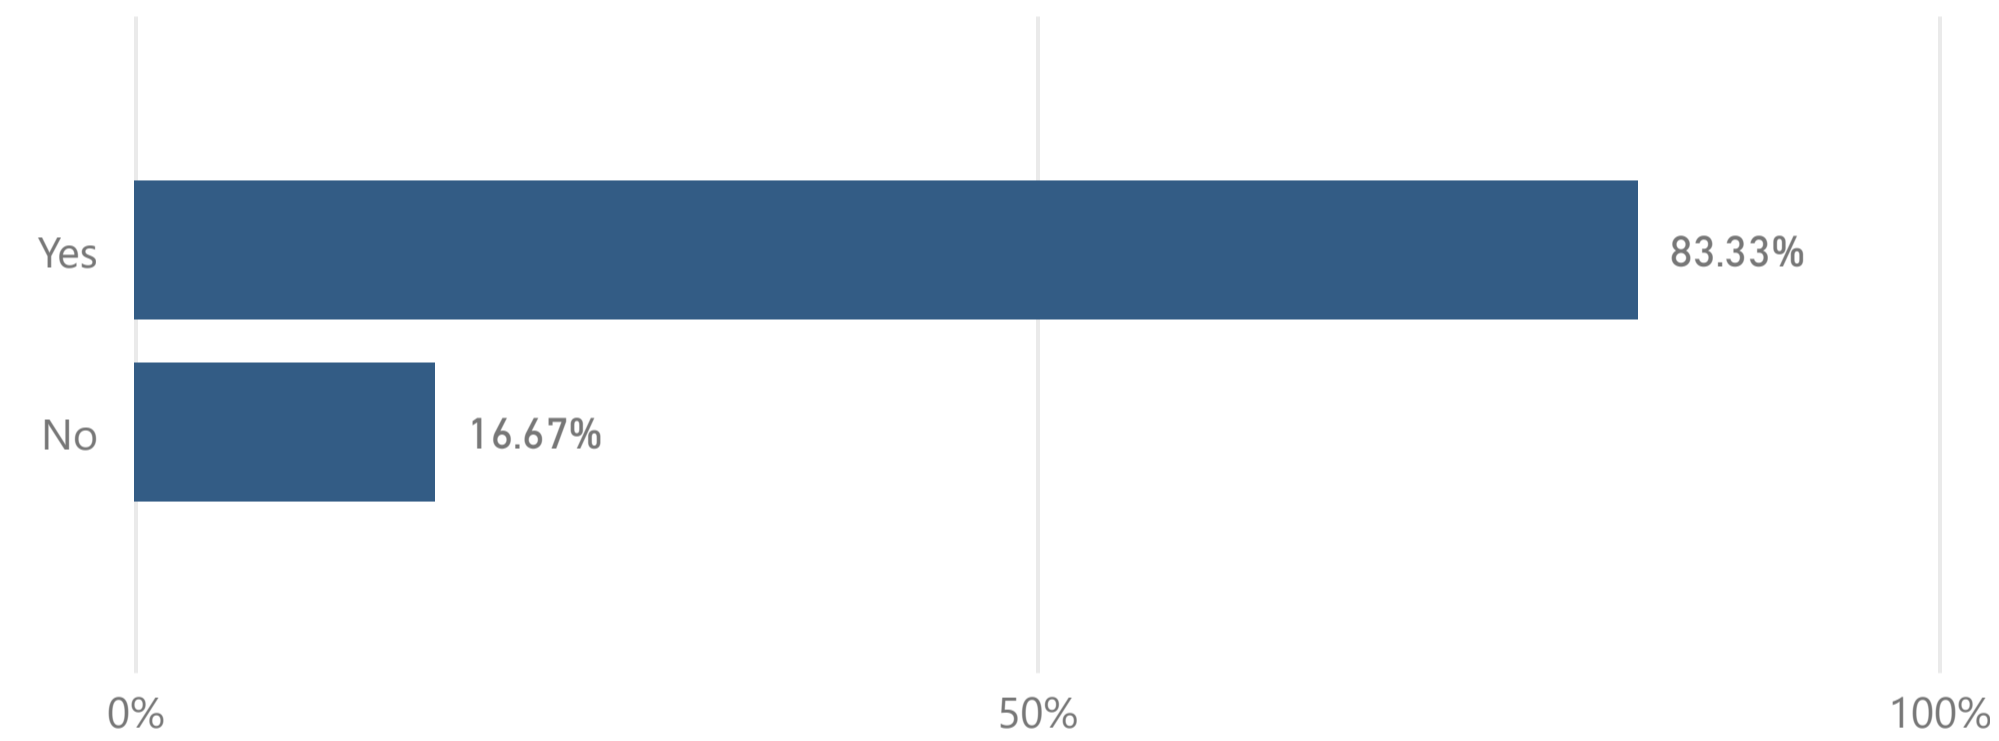

# Graduating Senior Survey

[Data Definitions](#) | [About the Data](#)

Academic Year	College	Major	Gender	Race	Age	Citizenship
2020-2021	Behavioral and Hea...	Interior Design	All	All	All	All

Count of responses may not sum across academic year, if a student delays their graduation.

## If you could start college again, would you enroll at MTSU?

## If you could choose your major again, would you choose same one?

- Black or African A...
- Hispanic/Latino
- Other (please spe...
- White

- 24 or under
- 25-30
- 31-35

- Other
- U.S.

- College
- Behavioral and H...