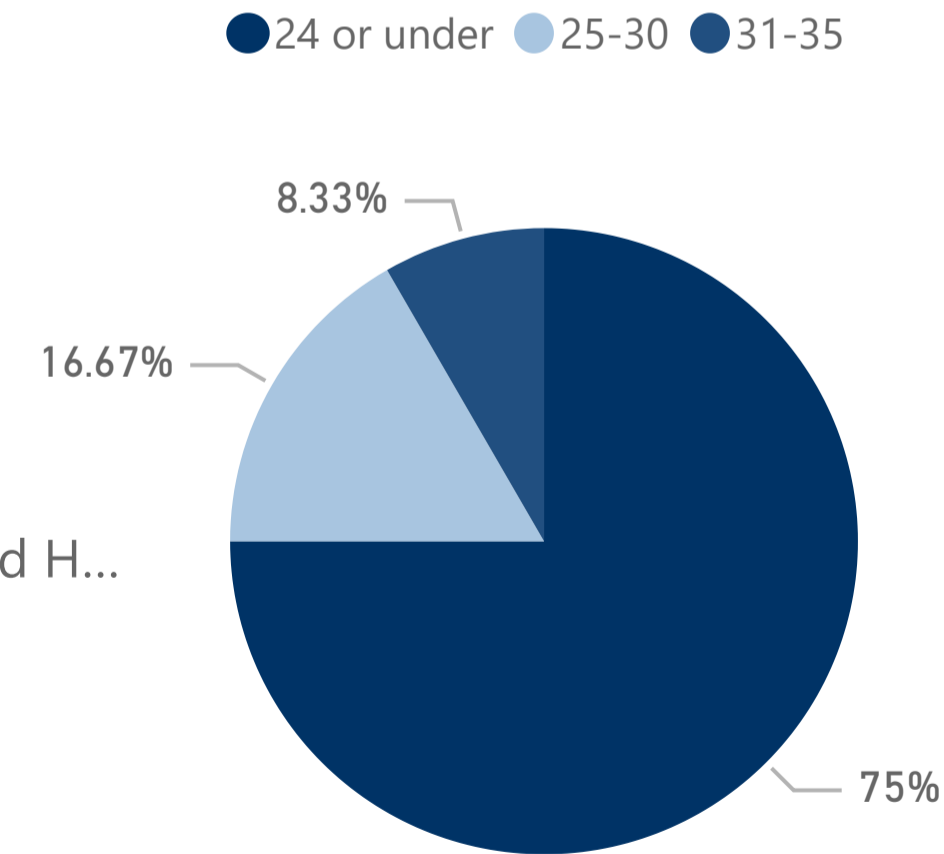

# Graduating Senior Survey

[Data Definitions](#) | [About the Data](#)

Academic Year	College	Major	Gender	Race	Age	Citizenship
2020-2021	Behavioral and Hea...	Interior Design	All	All	All	All

Count of responses may not sum across academic year, if a student delays their graduation.

## If you could start college again, would you enroll at MTSU?

## If you could choose your major again, would you choose same one?

- Black or African A...
- Hispanic/Latino
- Other (please spe...
- White

- 24 or under
- 25-30
- 31-35

- Other
- U.S.

- College
- Behavioral and H...